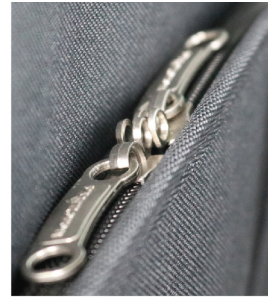

MALTA

FLIGHT

	SIZE	WEIGHT
A WT19T45030-076	50 cm	2,52 kg
B WT19T46130-077	61 cm	3,12 kg
C WT19T47230-078	72 cm	3,98 kg

POLYESTER
840D

FEATURES

MALTA
AW 2019

Stellar Blue

WT19T47230-078
72cm 4 Wheel Exp Trolley
3.98 KG