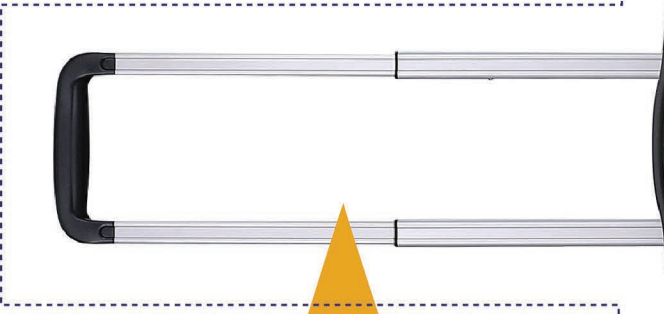

World Traveller
Bags and Luggage

HARD CASE

AUTUMN WINTER

2019