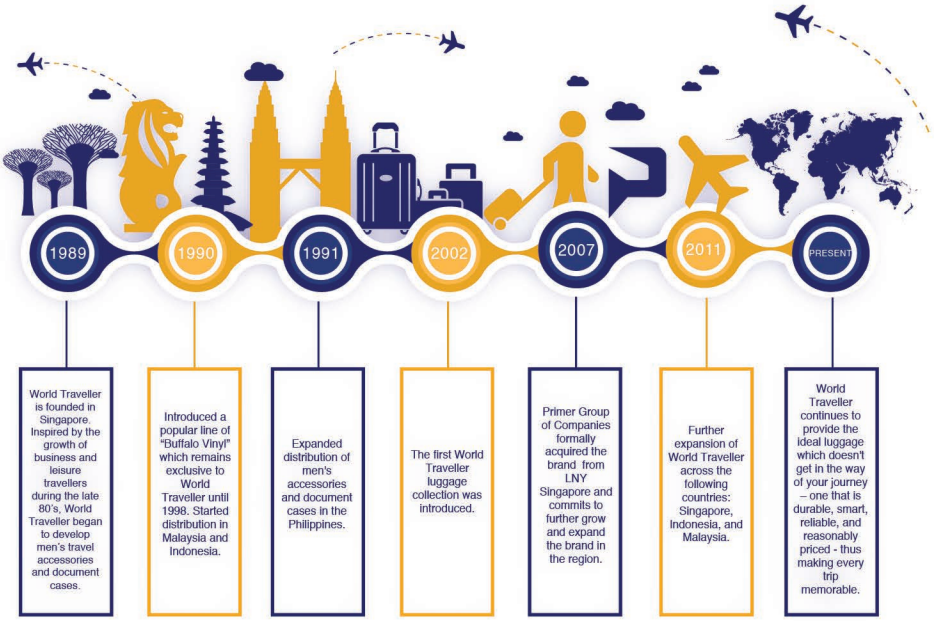

TRAVEL GUIDE

World Traveller's Journey from 1989 to Present

DESTINATION CHECKLIST

- LAGUNA
- GALWAY
- AURORA

- MANILA
- BASCO
- BASEL

- ANTELOPE

DESTINATION CHECKLIST

-  SAMAR
-  NAGA
-  MONACO